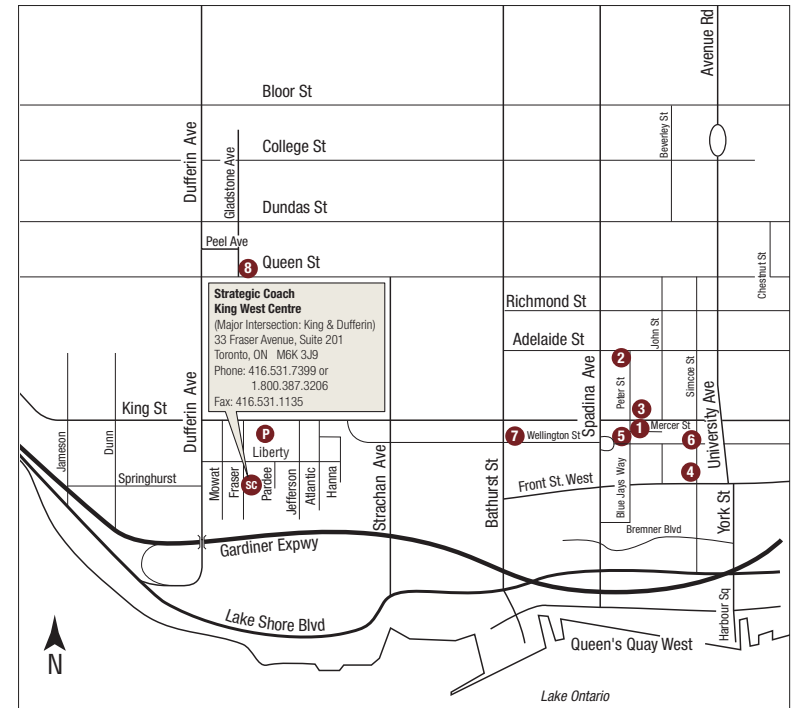

Toronto Map

Workshop Location

SC Strategic Coach King West Centre
 33 Fraser Avenue, Suite 201
 Toronto, ON M6K 3J9
 Phone: 416.531.7399 or 1.800.387.3206 Fax: 416.531.1135
 Wheelchair access available at 6 Pardee Ave. entrance (one block east of Fraser Ave.)

P Lampport Stadium Parking Lot
 There is an Automated Ticket Dispenser located in this parking lot. On the day of your workshop, please purchase a ticket and place it on your dashboard. Coins or credit cards are accepted.

Recommended Websites
www.hotwire.com
www.booking.com
www.hotelscombined.com

Recommended Hotels

- 1 Hôtel Le Germain Toronto**
 30 Mercer Street
 Toronto, ON M5V 1H3
 Reservations: 416.345.9500
 Approx. Rate: CA\$235 – \$355
 Corporate Access Code: 100333
www.hotelboutique.com
- 2 Hilton Garden Inn Toronto Downtown**
 92 Peter Street
 Toronto, ON M5V 2G5
 Reservations: 416.596.2808
 Approx. Rate: CA\$159 – \$199
 Corporate Access Code: N0034047
www.hiltongardeninn.hilton.com
- 3 Hyatt Regency**
 370 King Street West
 Toronto, ON M5V 1J9
 Reservations: 416.343.1234
 Approx. Rate: CA\$179 – \$285
www.torontoregency.hyatt.com
- 4 InterContinental Toronto Centre**
 225 Front Street West
 Toronto, ON M5V 2X3
 Reservations: 416.597.1400
 Approx. Rate: CA\$195 – \$265
www.torontocentre.intercontinental.com
- 5 Soho Metropolitan**
 318 Wellington Street West
 Toronto, ON M5V 3T4
 Reservations: 416.599.8800 or 1.866.SOHO.MET
 Approx. Rate: CA\$220 – \$395
www.metropolitan.com/soho
- 6 The Ritz-Carlton**
 181 Wellington Street West
 Toronto, ON M5V 3G7
 Reservations: 416.585.2500
 Approx. Rate: CA\$325 – \$425
www.ritzcarlton.com/Toronto
- 7 Thompson Toronto**
 550 Wellington Street West
 Toronto, ON M5V 2V4
 Reservations: 888.550.8368
 Approx. Rate: CA\$220 – \$465
www.thompsonhotels.com
- 8 Gladstone Hotel**
 1214 Queen Street West
 Toronto, ON M6J 1J6
 Reservations: 416.531.4635
 Approx. Rate: CA\$135 – \$475 (Breakfast included – 1 person)
www.gladstonehotel.com